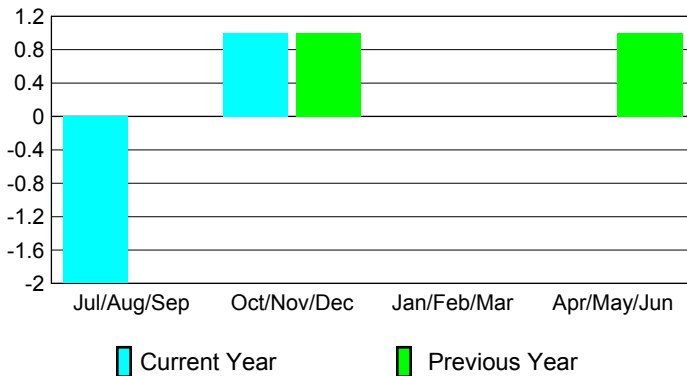

2009-2010 GMT Quarterly Report for District (or Undistricted) **District 103CS**

GMT: **JACQUES 'JACK' VERBEKE**

Location: **FRANCE**

GMT CA: **4**

CLUBS

Club Results
2009-2010

Clubs
2008-2009

Month	New Club Goal	Actual New Clubs	Actual Dropped Clubs	Gain/Loss of Clubs	Gain/Loss of Clubs
Jul/Aug/Sep	0	0	-2	-2	0
Oct/Nov/Dec	0	1	0	1	1
Jan/Feb/Mar	0	0	0	0	0
Apr/May/Jun	1	0	0	0	1
Totals	1	1	-2	-1	2

Club Results 2009-2010

Goal, New, Dropped, Gain/Loss

Comparison of Club Gain/Loss

Current Year Compared to the Previous Year

YTD Status Quo Clubs 2009-2010

Status Quo Clubs Compared to Status Quo Members

MEMBERSHIP