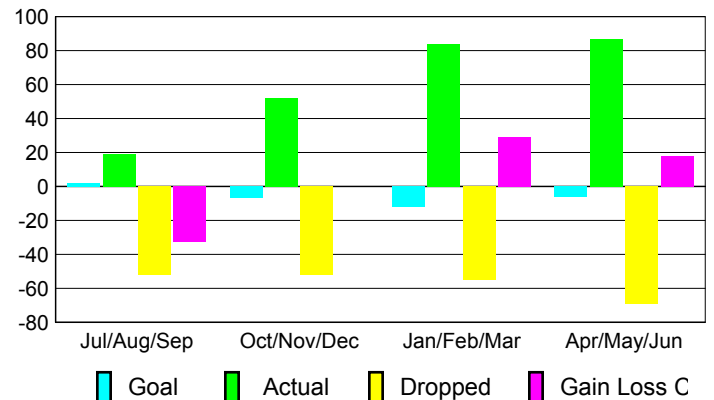

Membership Results 2009-2010

Goal, New, Dropped, Gain/Loss

Comparison of Membership Gain/Loss

Current Year Compared to the Previous Year