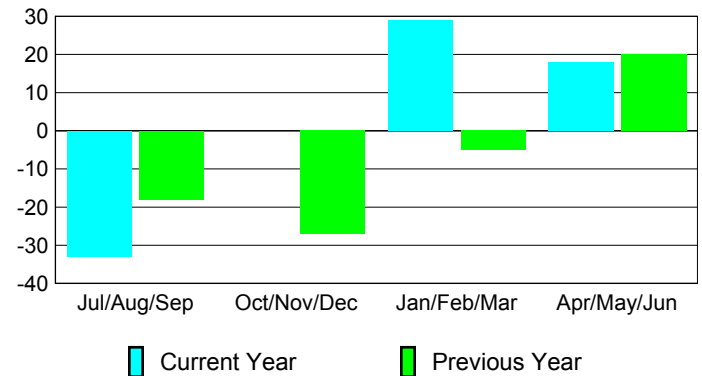

Membership Results
2009-2010

Membership
2008-2009

Month	Net Memb Goal	Actual New Memb	Actual Dropped Memb	Gain/Loss of Memb	Gain/Loss of Memb
Jul/Aug/Sep	2	19	-52	-33	-18
Oct/Nov/Dec	-7	52	-52	0	-27
Jan/Feb/Mar	-12	84	-55	29	-5
Apr/May/Jun	-6	87	-69	18	20
Totals	-23	242	-228	14	-30

Membership Results 2009-2010

Goal, New, Dropped, Gain/Loss

Comparison of Membership Gain/Loss

Current Year Compared to the Previous Year

Gender Comparison 2009-2010

Jul/Aug/Sep

Oct/Nov/Dec

Jan/Feb/Mar