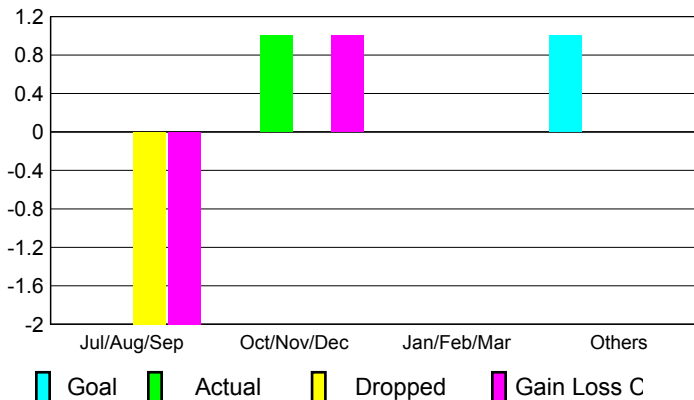

2009-2010 GMT Quarterly Report for District (or Undistricted) **District 103CS**

GMT: **JACQUES 'JACK' VERBEKE**

Location: **FRANCE**

GMT CA: **4**

CLUBS

Club Results
2009-2010

Clubs
2008-2009

Month	New Club Goal	Actual New Clubs	Actual Dropped Clubs	Gain/Loss of Clubs	Gain/Loss of Clubs
Jul/Aug/Sep	0	0	-2	-2	0
Oct/Nov/Dec	0	1	0	1	1
Jan/Feb/Mar	0	0	0	0	0
Apr/May/Jun	1	0	0	0	1
Totals	1	1	-2	-1	2

Club Results 2009-2010

Goal, New, Dropped, Gain/Loss

Comparison of Club Gain/Loss

Current Year Compared to the Previous Year

YTD Status Quo Clubs 2009-2010

Status Quo Clubs Compared to Status Quo Members

MEMBERSHIP

Membership Results
2009-2010

Membership
2008-2009

Month	Net Memb Goal	Actual New Memb	Actual Dropped Memb	Gain/Loss of Memb	Gain/Loss of Memb
Jul/Aug/Sep	2	19	-52	-33	-18
Oct/Nov/Dec	-7	52	-52	0	-27
Jan/Feb/Mar	-12	84	-55	29	-5
Apr/May/Jun	-6	87	-69	18	20
Totals	-23	242	-228	14	-30